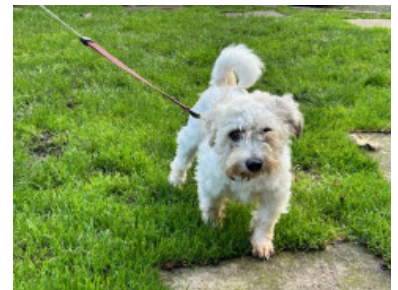

Reference	Breed	Age	Adoption fee
CD048/24	Shih Tzu Cross	3 years approx	£200.00

## A little bit about Shaun...

Shaun came to the centre via an inspector after he was found abandoned in a field along with two other dogs, they were all in the most appalling condition. They were so badly matted with mats covering their whole bodies, they could not even see as the matted fur was so tight to the skin. Carefully over a couple of days staff clipped them and relieved them from the pain and suffering their neglect had caused them. Shaun still has a few mats on his face that will be getting removed when he is under a general anaesthetic for his neutering. Understandably the neglect and abuse inflicted on him by his previous owners has left him very nervous of both people and new situations and surroundings. With lots of TLC and patience, Shaun is slowly learning to trust us and starting to enjoy life. He will need very understanding adopters who will help him overcome his insecurities and show him he can trust humans and learn to enjoy life. His adopters will need to give him as much time as he needs to settle in to a home environment and become the loving pet we know he can be. Thankfully Shaun now has a bright future to look forward to and is looking for a family who will love him unconditionally. We would prefer he went to live with a confident dog as he does gain his confidence around other dogs, he came in with Dougal and Wendy so could live with them again in a home. He will need an adult only home with a secure garden/yard.